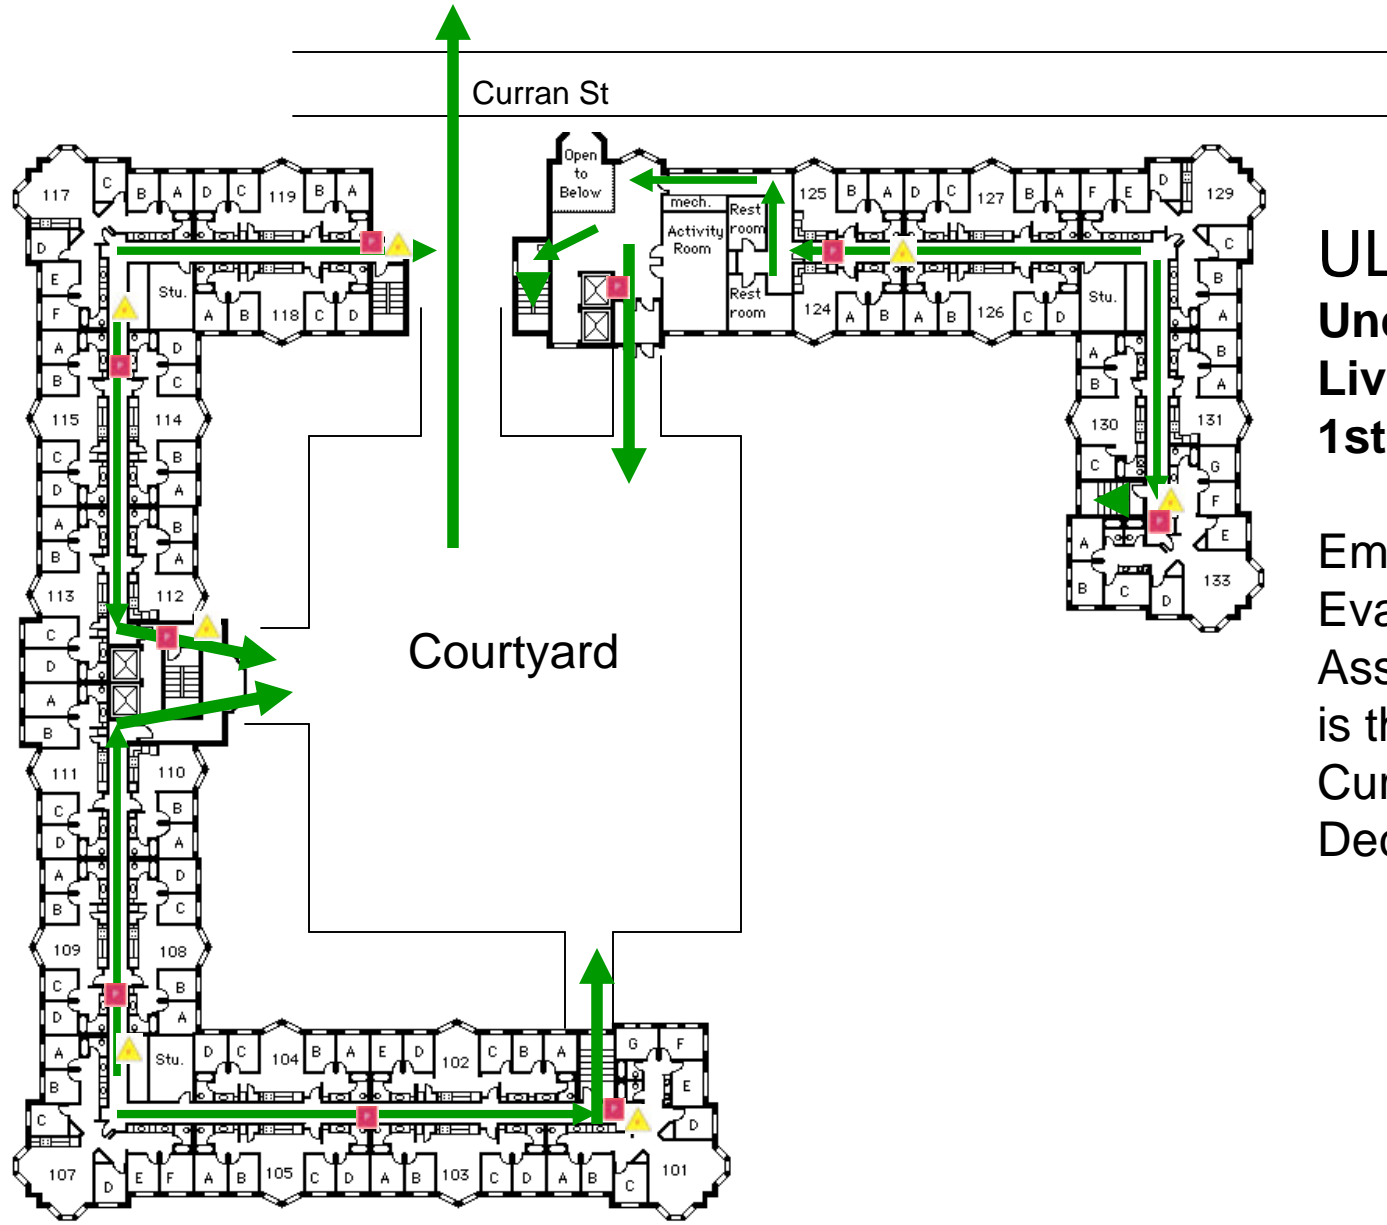

ULC Undergraduate Living Center Ground Floor

Emergency Evacuation Assembly Point is the top of the Curran Parking Deck

For emergency access contact the duty staff pager at 404-533-7197 or the Campus police at 404-894-2500.

**ULC
Undergraduate
Living Center
1st Floor**

Emergency
Evacuation
Assembly Point
is the top of the
Curran Parking
Deck

Curran St

**ULC
Undergraduate
Living Center
2nd Floor**

Emergency
Evacuation
Assembly Point
is the top of the
Curran Parking
Deck

Curran St

ULC Undergraduate Living Center 3rd Floor

Emergency
Evacuation
Assembly Point
is the top of the
Curran Parking
Deck

Curran St

ULC Undergraduate Living Center 4th Floor

Emergency
Evacuation
Assembly Point
is the top of the
Curran Parking
Deck