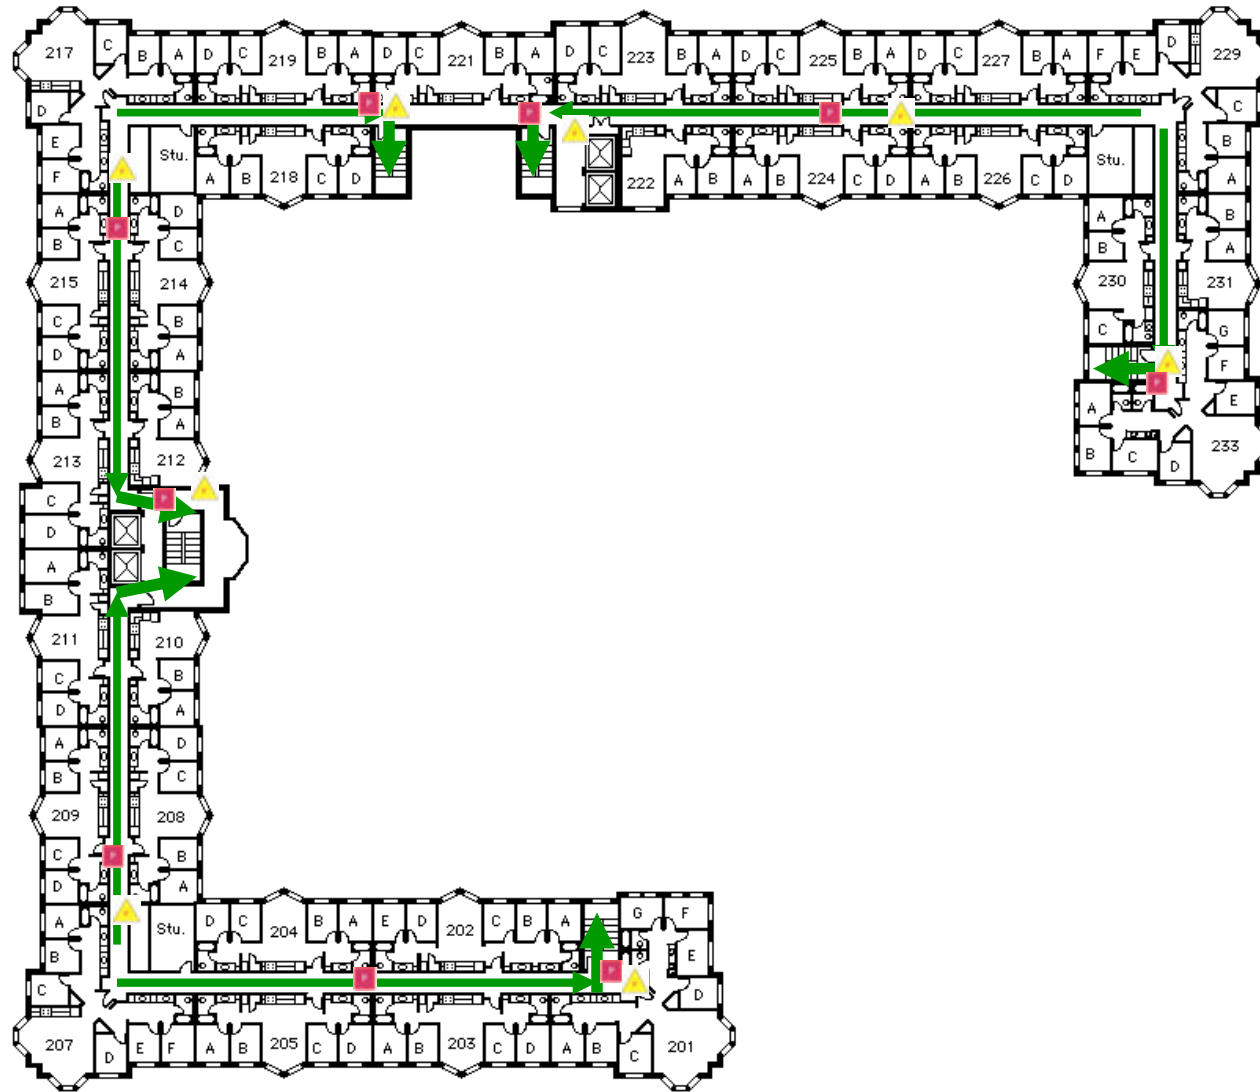

ULC Undergraduate Living Center Ground Floor

Emergency Evacuation Assembly Point is the top of the Curran Parking Deck

For emergency access contact the duty staff pager at 404-533-7197 or the Campus police at 404-894-2500.

**ULC
Undergraduate
Living Center
1st Floor**

Emergency
Evacuation
Assembly Point
is the top of the
Curran Parking
Deck

Curran St

**ULC
Undergraduate
Living Center
2nd Floor**

Emergency
Evacuation
Assembly Point
is the top of the
Curran Parking
Deck

Curran St

ULC Undergraduate Living Center 3rd Floor

Emergency
Evacuation
Assembly Point
is the top of the
Curran Parking
Deck

Curran St

ULC Undergraduate Living Center 4th Floor

Emergency
Evacuation
Assembly Point
is the top of the
Curran Parking
Deck