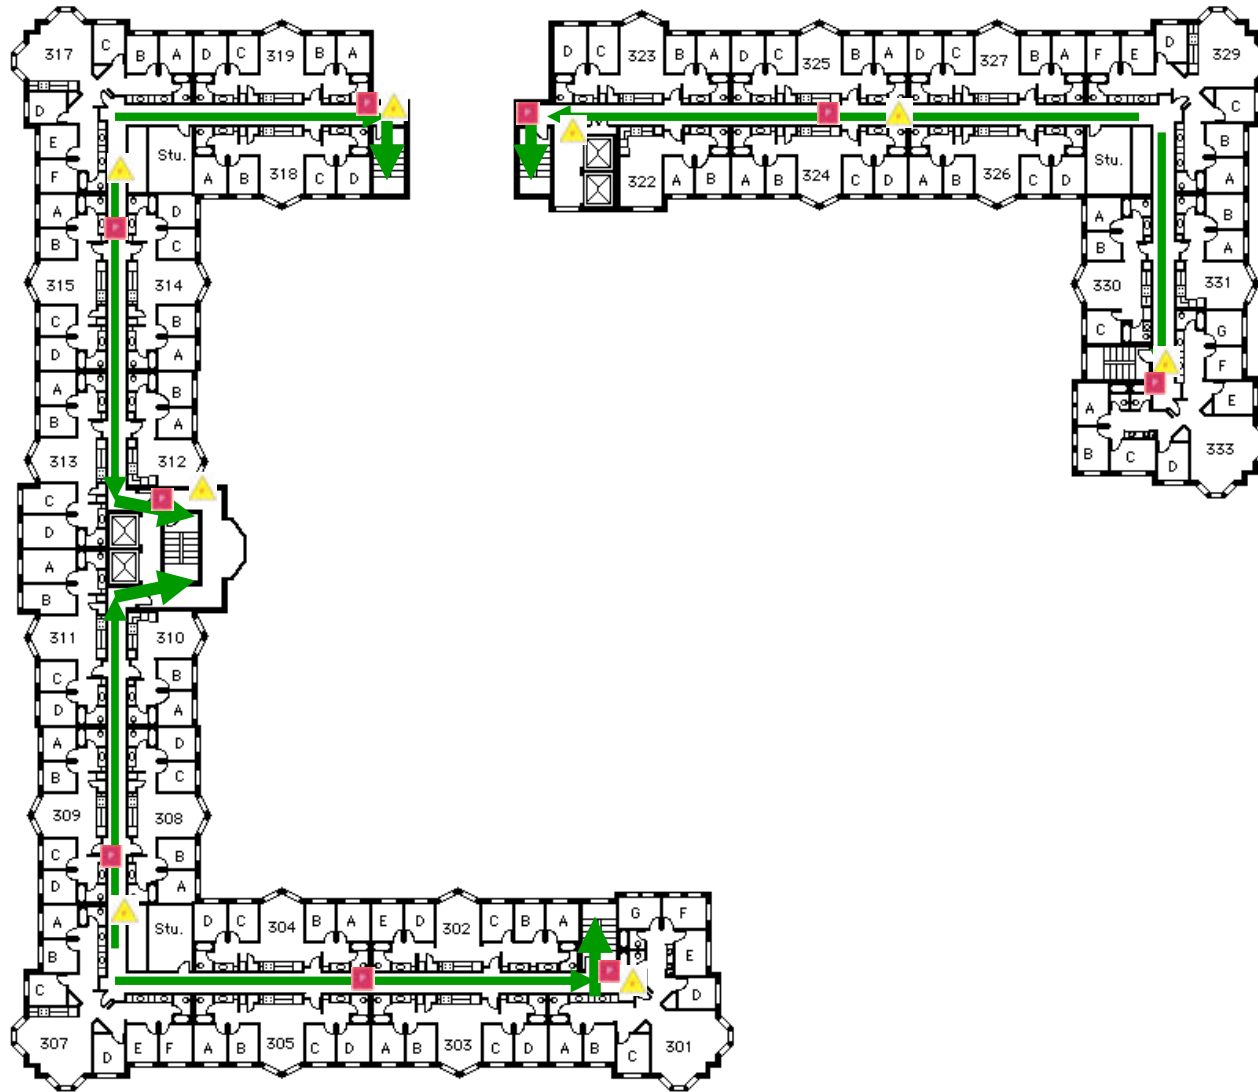

ULC Undergraduate Living Center Ground Floor

Emergency Evacuation Assembly Point is the top of the Curran Parking Deck

For emergency access contact the duty staff pager at 404-533-7197 or the Campus police at 404-894-2500.

**ULC
Undergraduate
Living Center
1st Floor**

Emergency
Evacuation
Assembly Point
is the top of the
Curran Parking
Deck

Curran St

**ULC
Undergraduate
Living Center
2nd Floor**

Emergency
Evacuation
Assembly Point
is the top of the
Curran Parking
Deck

Curran St

ULC Undergraduate Living Center 3rd Floor

Emergency
Evacuation
Assembly Point
is the top of the
Curran Parking
Deck

Curran St

ULC Undergraduate Living Center 4th Floor

Emergency
Evacuation
Assembly Point
is the top of the
Curran Parking
Deck