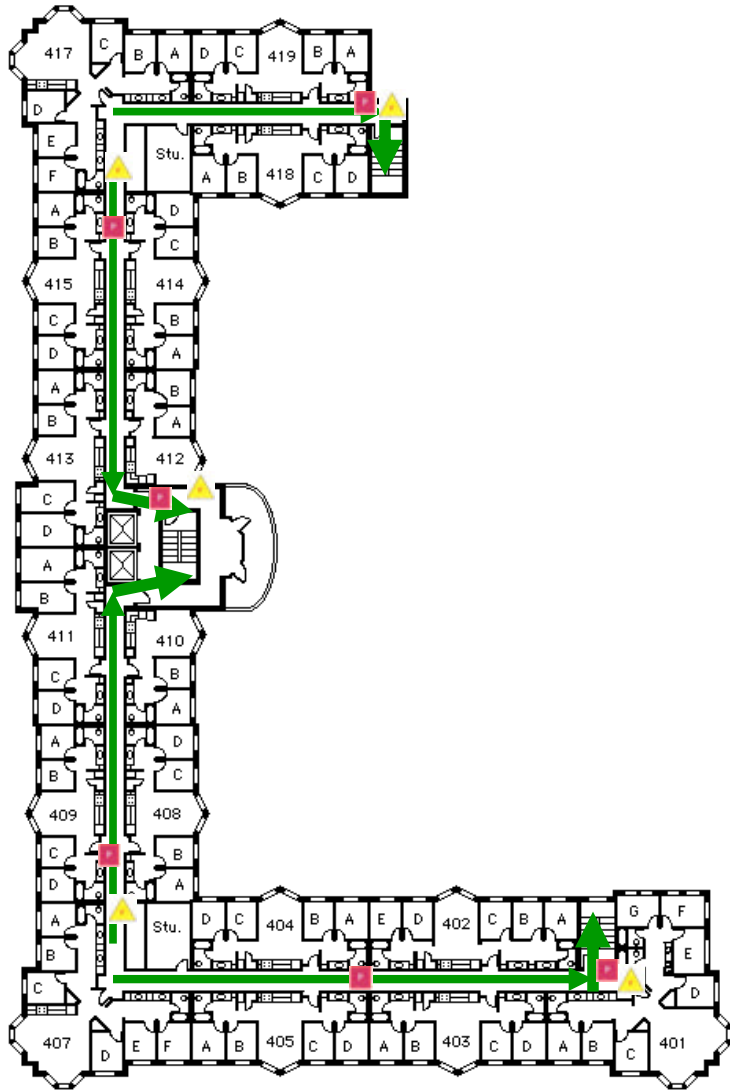

ULC Undergraduate Living Center Ground Floor

Emergency Evacuation Assembly Point is the top of the Curran Parking Deck

For emergency access contact the duty staff pager at 404-533-7197 or the Campus police at 404-894-2500.

**ULC
Undergraduate
Living Center
1st Floor**

Emergency
Evacuation
Assembly Point
is the top of the
Curran Parking
Deck

Curran St

**ULC
Undergraduate
Living Center
2nd Floor**

Emergency
Evacuation
Assembly Point
is the top of the
Curran Parking
Deck

Curran St

ULC Undergraduate Living Center 3rd Floor

Emergency
Evacuation
Assembly Point
is the top of the
Curran Parking
Deck

Curran St

ULC Undergraduate Living Center 4th Floor

Emergency
Evacuation
Assembly Point
is the top of the
Curran Parking
Deck