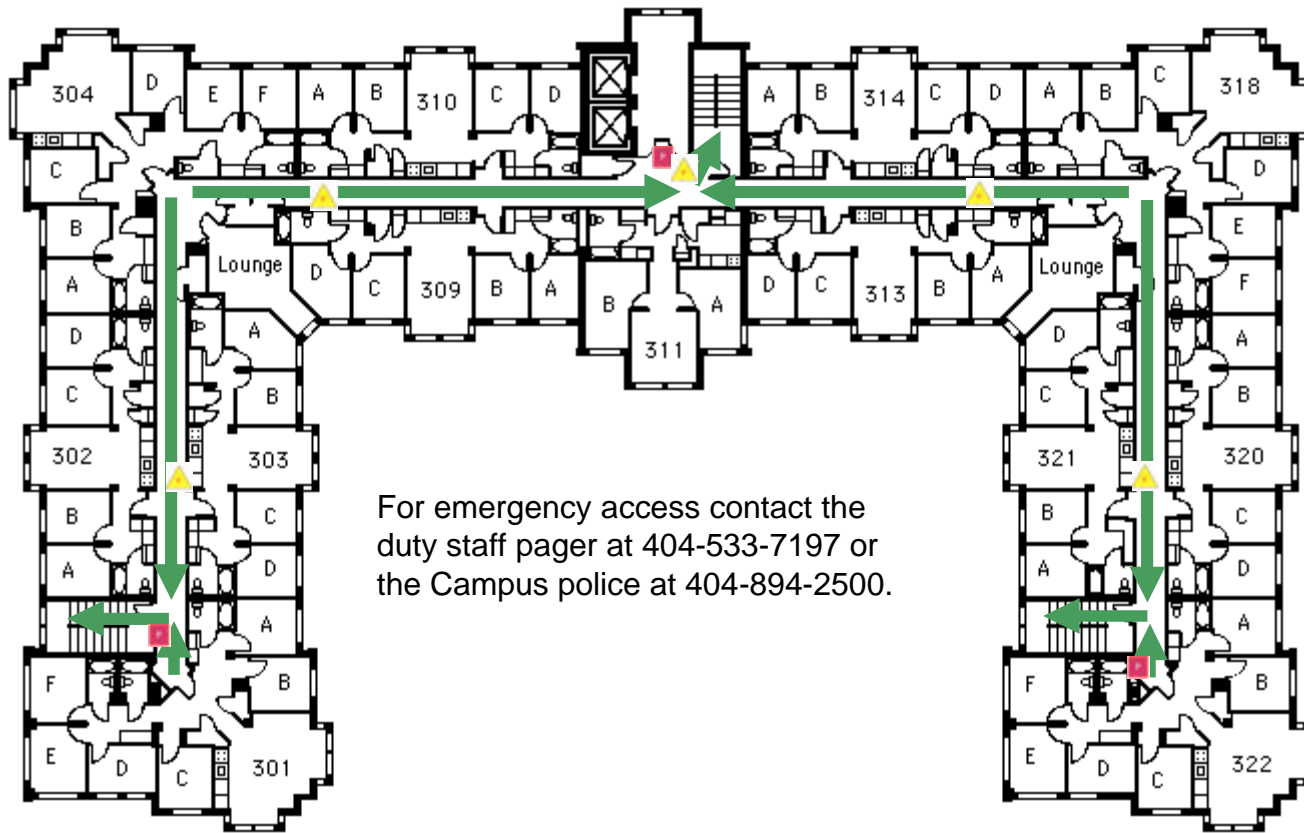

Sixth St. Apts.

Third Floor

For emergency access contact the
duty staff pager at 404-533-7197 or
the Campus police at 404-894-2500.

FIRE EXTINGUISHER FIRE PULL BOX