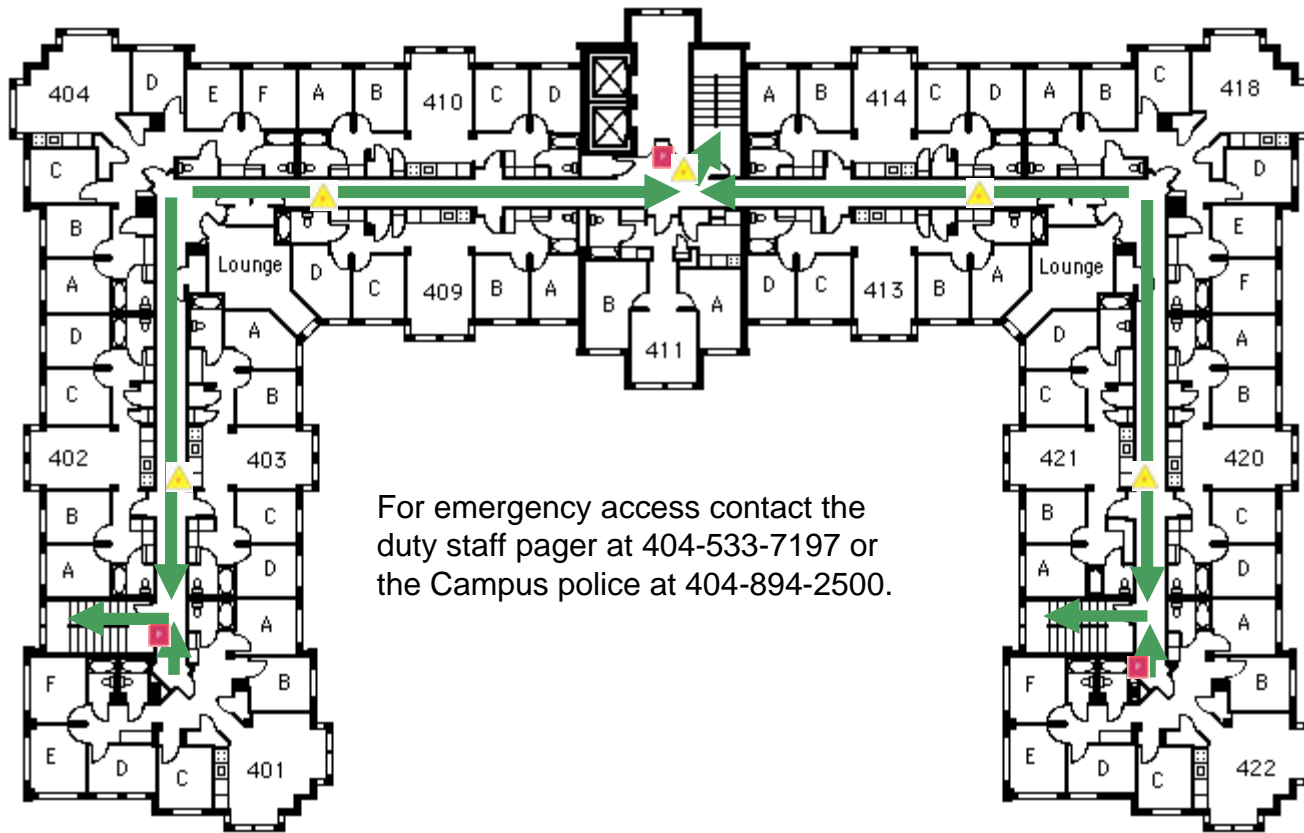

Sixth St. Apts.

Fourth Floor

For emergency access contact the
duty staff pager at 404-533-7197 or
the Campus police at 404-894-2500.

FIRE EXTINGUISHER FIRE PULL BOX