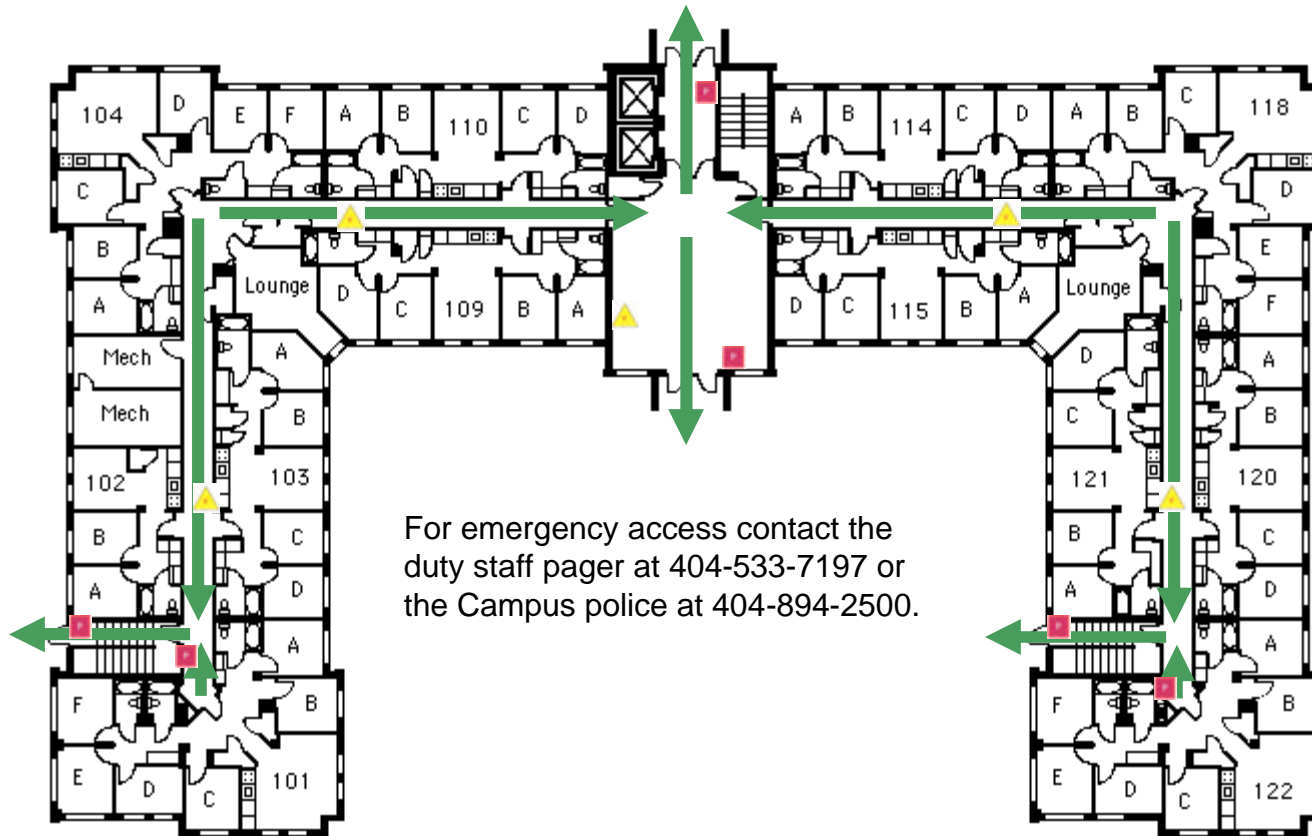

## First Floor

For emergency access contact the  
duty staff pager at 404-533-7197 or  
the Campus police at 404-894-2500.

FIRE EXTINGUISHER FIRE PULL BOX