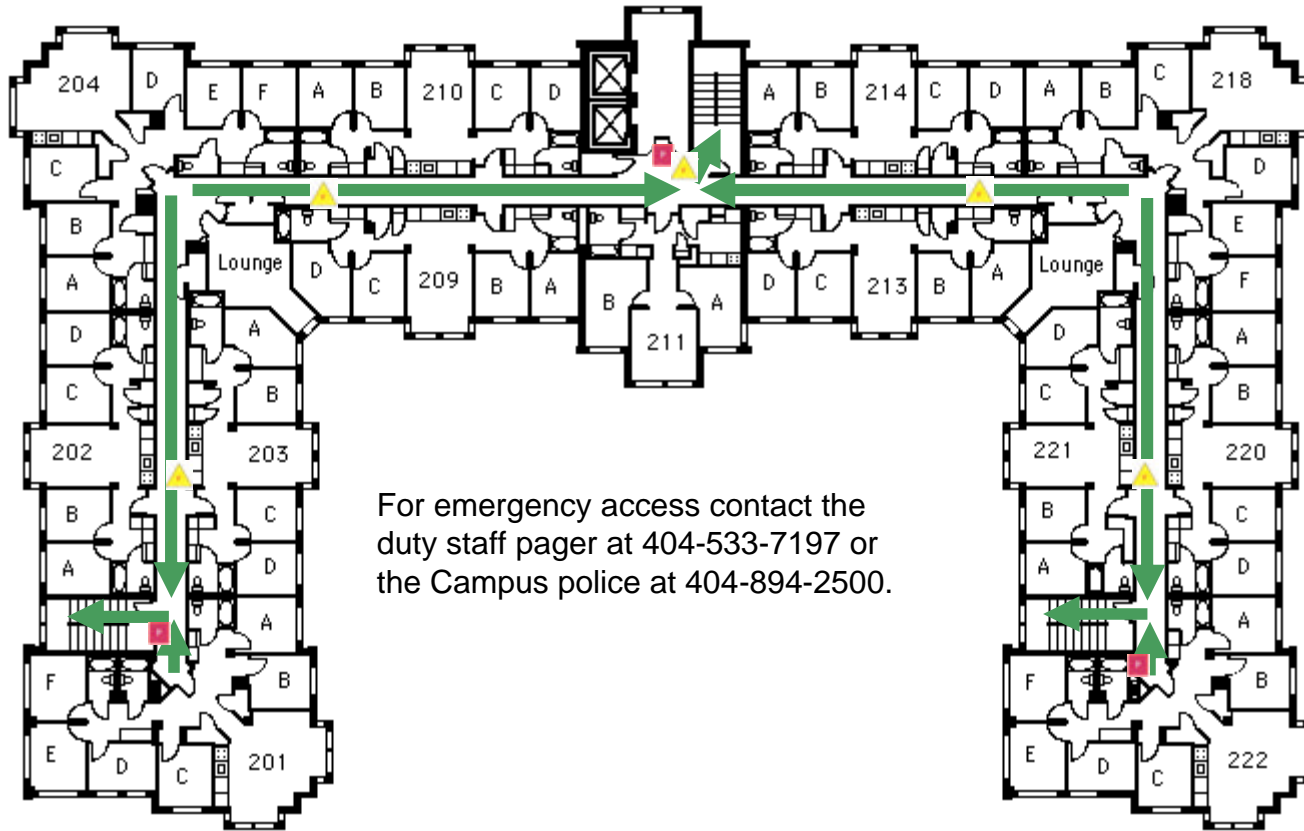

Sixth St. Apts.

Second Floor

For emergency access contact the duty staff pager at 404-533-7197 or the Campus police at 404-894-2500.

FIRE EXTINGUISHER FIRE PULL BOX